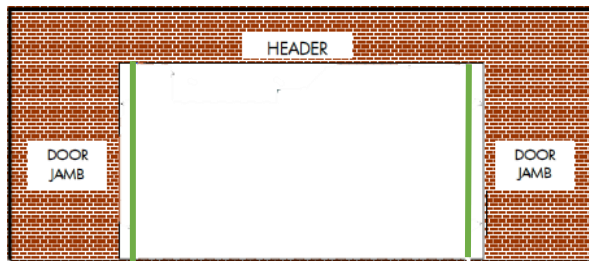

Choosing the Right Screen Part 2

Fresh Air Screens® are designed to fit your structure without interfering with related mechanisms. They are categorized by the size and model.

Find the Right Model

Models are based on zipper placement, allowing you to choose an entrance that fit your needs. Retractable screens are convenient for vehicle entry and can be enhanced by our rope and pull kits.

**Zipper placement is modeled by green lines.*

◆ Model A – 0 zipper, Nonretractable

◆ Model B – 1 Zipper, Nonretractable

◆ Model C- 2 Zipper, Retractable

◆ Model D- 3 Zipper, Retractable