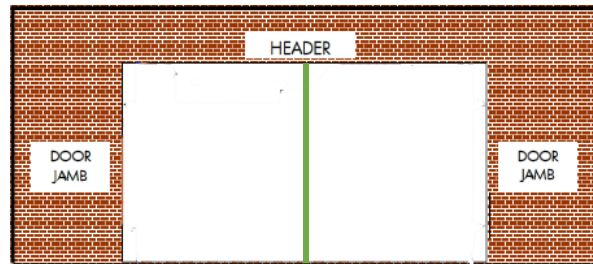

Choosing the Right Screen Part 2

Fresh Air Screens® are designed to fit your structure without interfering with related mechanisms. They are categorized by the size and model.

Find the Right Model

Models are based on zipper placement, allowing you to choose an entrance that fit your needs. Retractable screens are convenient for vehicle entry and can be enhanced by our rope and pull kits.

**Zipper placement is modeled by green lines.*

◆ Model A – 0 zipper, Nonretractable

◆ Model B – 1 Zipper, Nonretractable

◆ Model C- 2 Zipper, Retractable

◆ Model D- 3 Zipper, Retractable