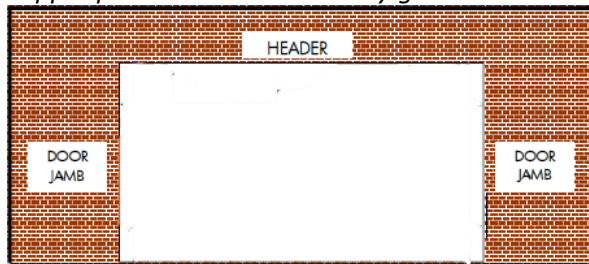

Choosing the Right Screen Part 2

Fresh Air Screens® are designed to fit your structure without interfering with related mechanisms. They are categorized by the size and model.

Find the Right Model

Models are based on zipper placement, allowing you to choose an entrance that fit your needs. Retractable screens are convenient for vehicle entry and can be enhanced by our rope and pull kits.

**Zipper placement is modeled by green lines.*

◆ Model A – 0 zipper, Nonretractable

◆ Model B – 1 Zipper, Nonretractable

◆ Model C- 2 Zipper, Retractable

◆ Model D- 3 Zipper, Retractable