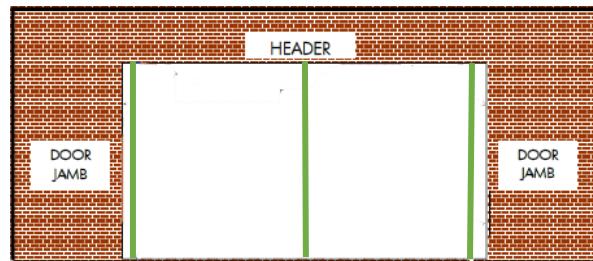

Choosing the Right Screen Part 2

Fresh Air Screens® are designed to fit your structure without interfering with related mechanisms. They are categorized by the size and model.

Find the Right Model

Models are based on zipper placement, allowing you to choose an entrance that fit your needs. Retractable screens are convenient for vehicle entry and can be enhanced by our rope and pull kits.

**Zipper placement is modeled by green lines.*

◆ Model A – 0 zipper, Nonretractable

◆ Model B – 1 Zipper, Nonretractable

◆ Model C- 2 Zipper, Retractable

◆ Model D- 3 Zipper, Retractable